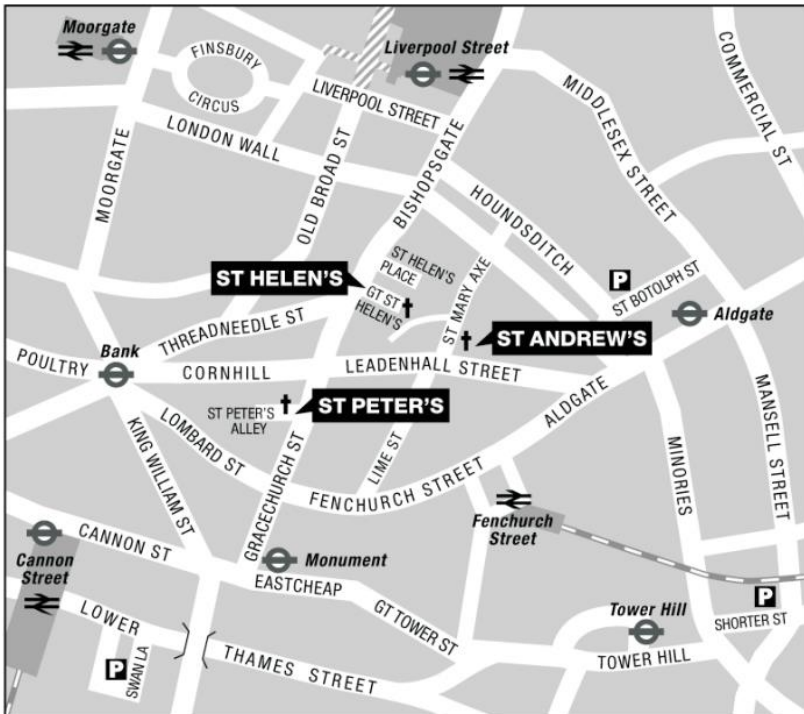

a letter to the
ROMANS

and to the
ENDS of the
EARTH

The International Growth Groups (IGG) are an ideal place to belong at St Helen's if you're from overseas and only planning on being in London for a few years or less. As members of the 10:30am or 2:30pm congregations, we gather at *7pm on Wednesdays (from 12/9/18)* to listen to God's word together, with a particular focus on applying the gospel to life back home. As we grow together to know Christ more deeply, we long to make him known more widely. This year, we'll be digging into Paul's letter to the Romans. Scan the QR code below to catch a glimpse of what we are like! We'd love you to come and check us out.

Find us at St Andrew's! (EC3A 8BN)

Find out more!

ST HELEN'S
BISHOPSGATE