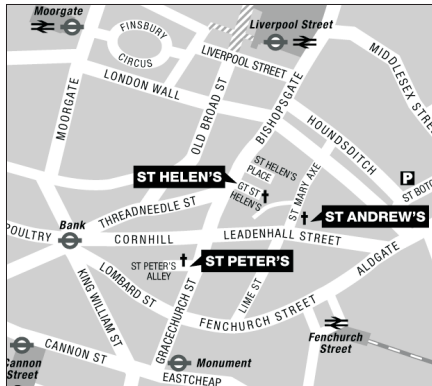

RML MARK

ST HELEN'S
BISHOPSGATE

WEDNESDAY EVENINGS AT ST HELEN'S. MEET FOR A MEAL AT 6:15PM FOLLOWED BY BIBLE STUDY (STARTING AT 7PM) AND CHAT. FINISH AT 8.30PM.

I WOULD LIKE TO JOIN **RML MARK**
ON WEDNESDAYS

Name:

Email:

We will only use your personal information for the purpose of contacting you about RML MARK.

St Helen's Church Office: Great St Helen's, London EC3A 6AT
020 7283 2231 | Email: rmlmark@st-helens.org.uk